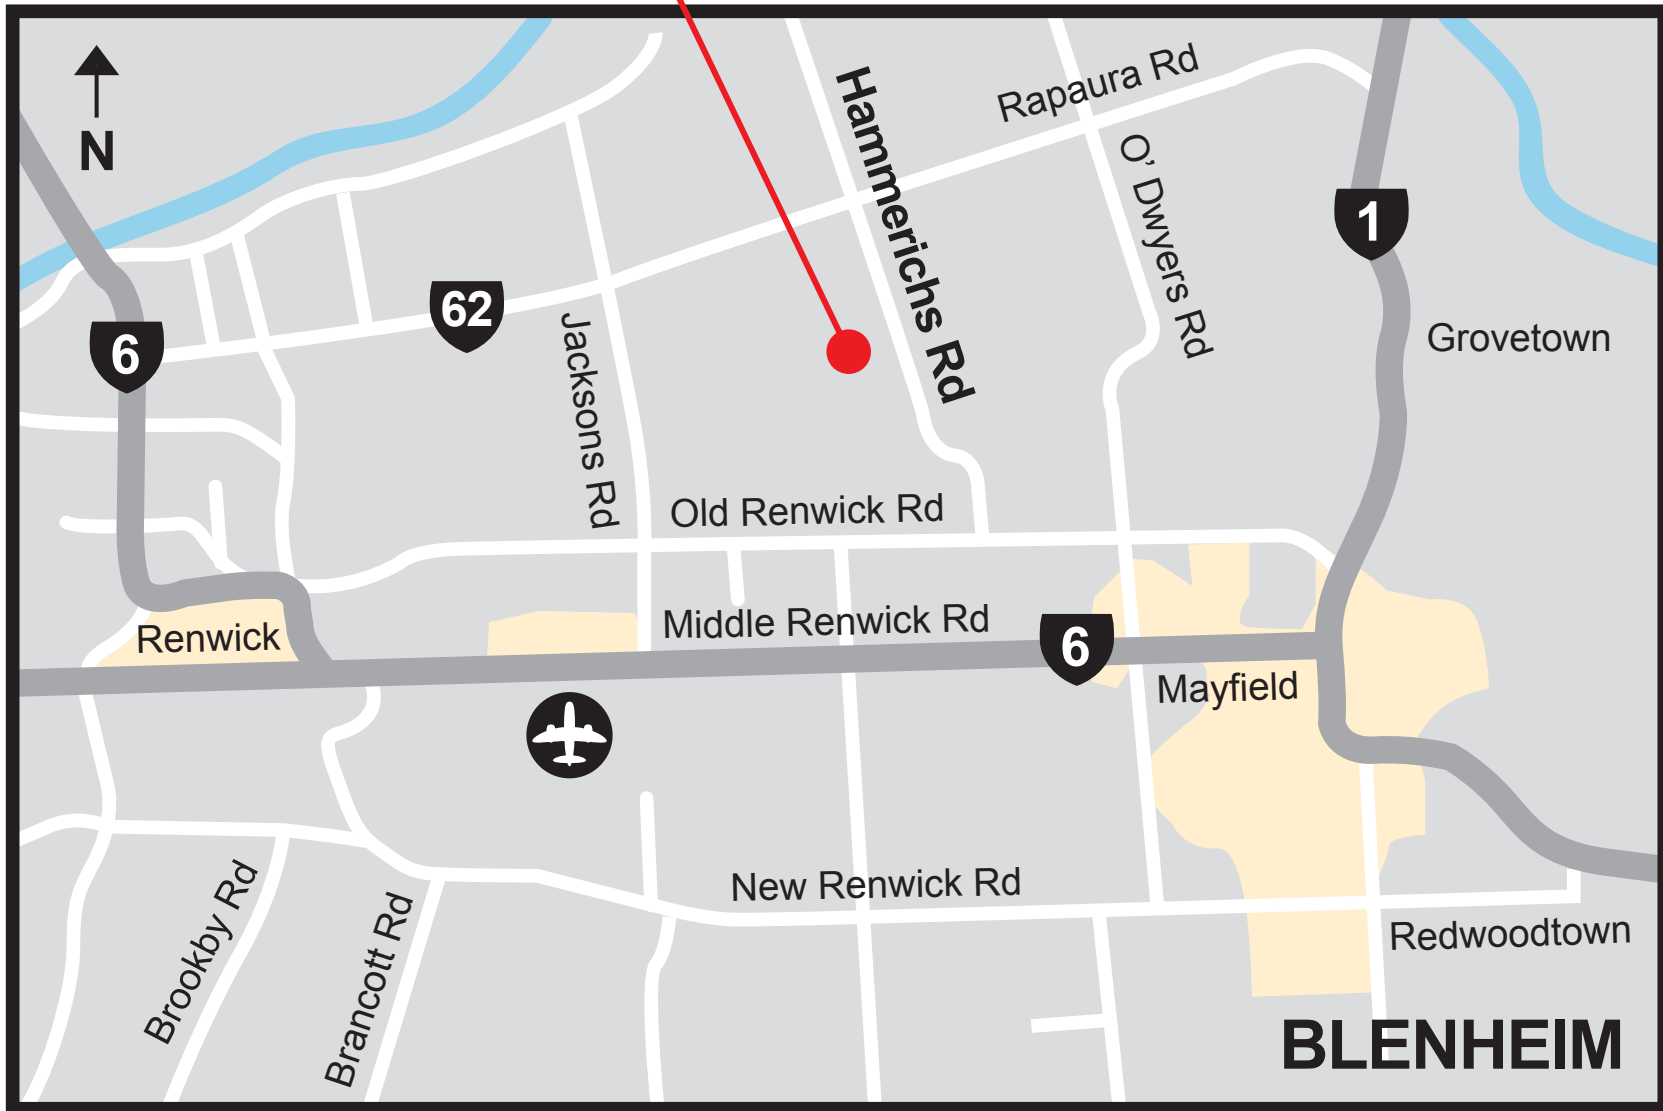

# DRYLANDS

CELLAR DOOR & RESTAURANT

237 Hammerichs Road, Rapaura, Blenheim, Marlborough

ph: 03 570 5671 e: restaurant@drylands.co.nz

[www.drylands.co.nz](http://www.drylands.co.nz)